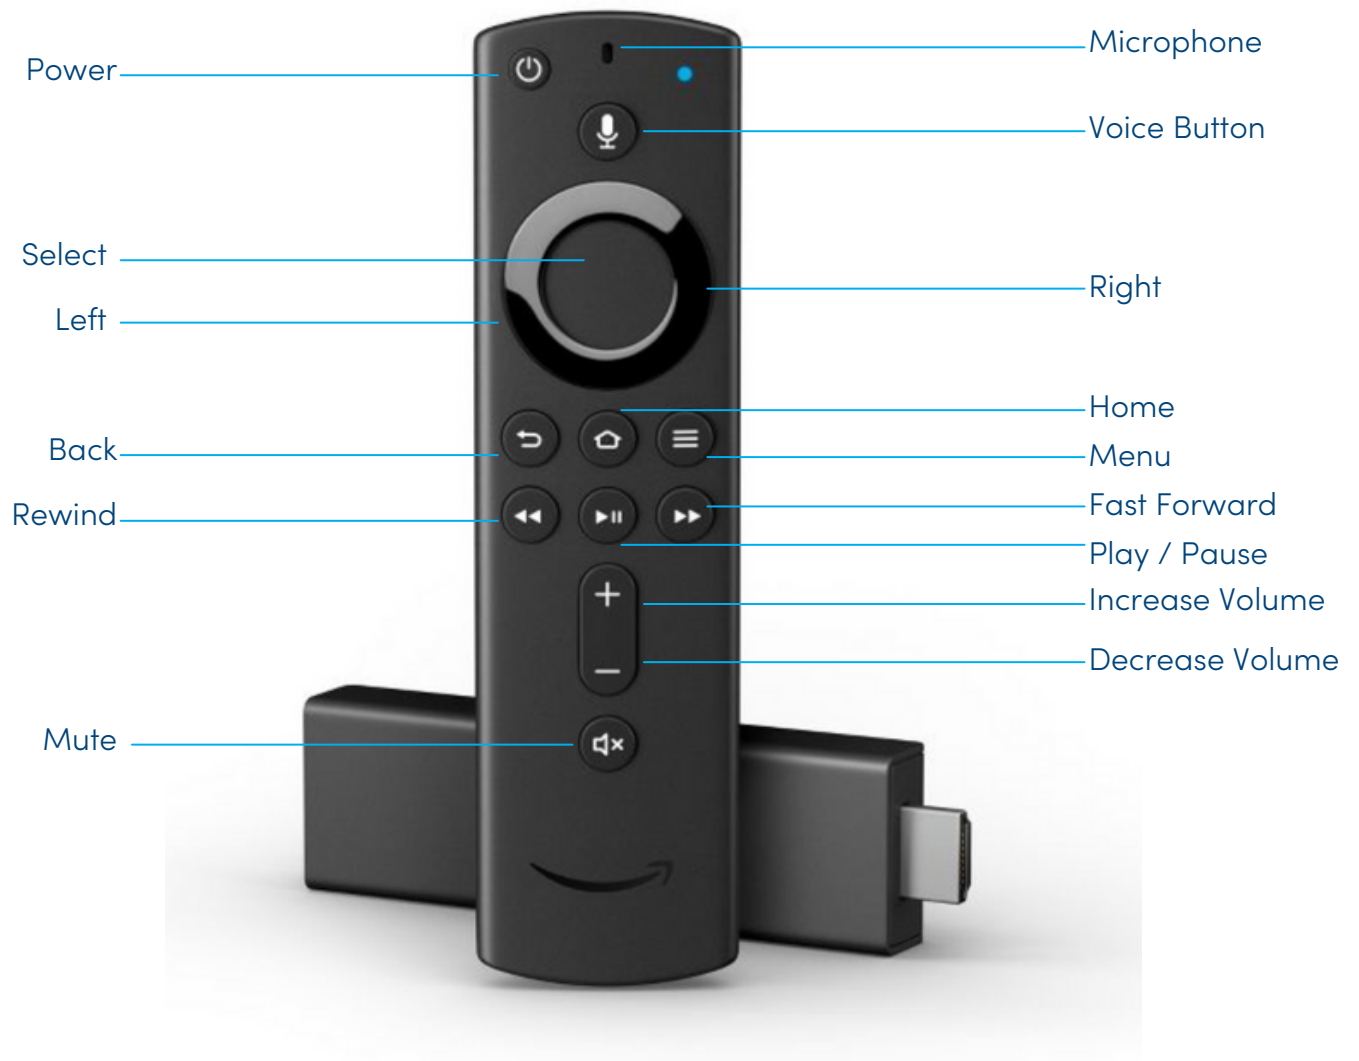

NFL REDZONE

- 41 NFL Redzone

FIRESTICK

4K Firestick with Alexa Voice

Instant Access

To set up a Firestick, just plug it into your TV and into a power source, then connect it to your WiFi.

App Access

Watch all your favorite streaming apps - Netflix, Hulu, Prime Video, HBOmax, Sling, KUB TV, and more!

Voice Access

If you have Alexa, try using an Alexa skill to search using your voice.

Home Button

Press the home button at any point to take you back to the start of your streaming experience.

FIRESTICK REMOTE